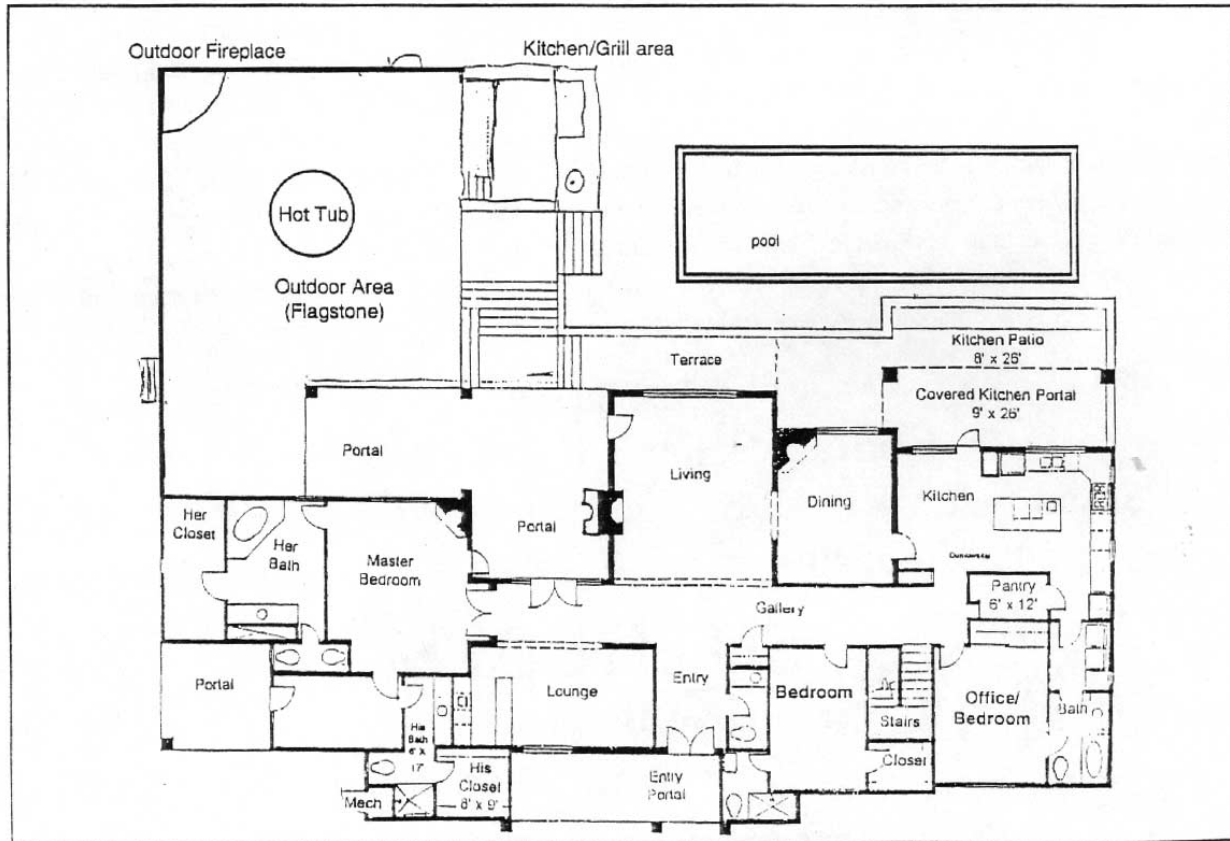

39 Camino del Valle - Santa Fe

Floor Plan

Main House-pool level

Guest House-first floor

Christopher Webster
505-954-5555 chris@chriswebster.com

Susan Feil
505-954-5540 susan@susanfeil.com

39 Camino del Valle - Santa Fe