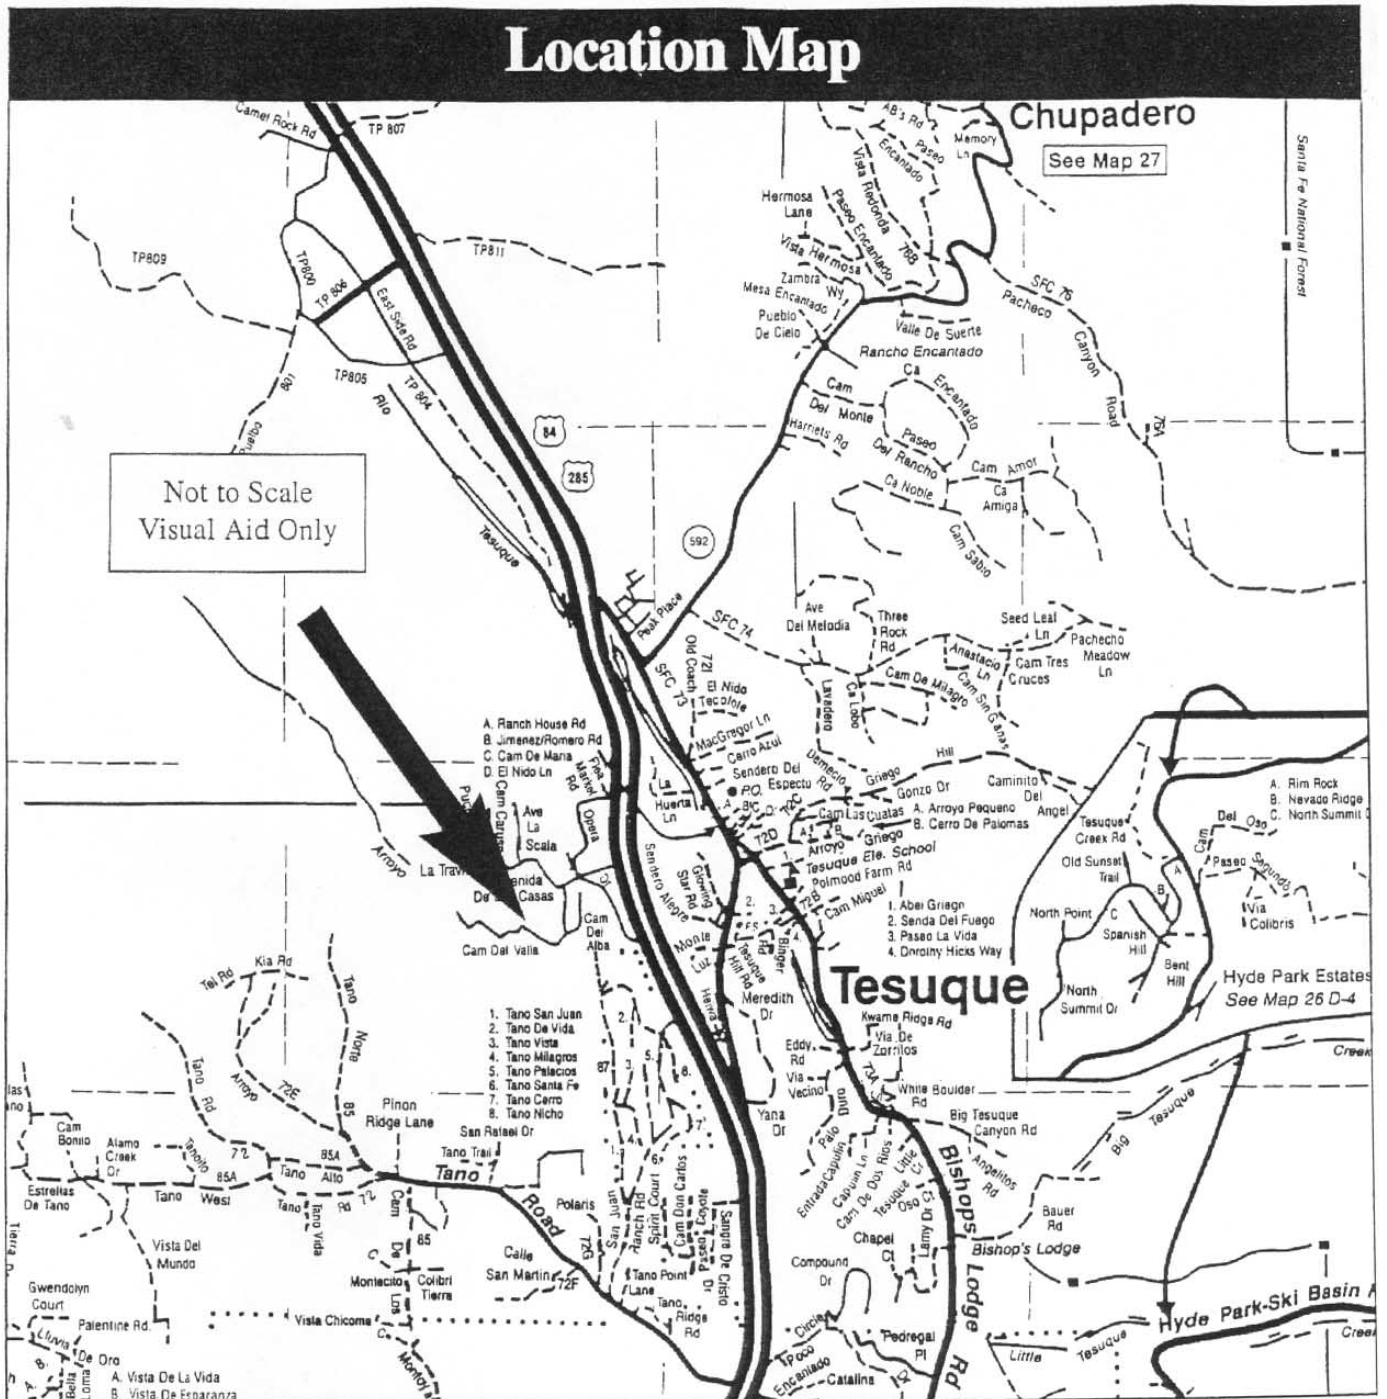

39 Camino del Valle - Santa Fe

Floor Plan

Main House-pool level

Guest House-first floor

Christopher Webster
505-954-5555 chris@chriswebster.com

Susan Feil
505-954-5540 susan@susanfeil.com

39 Camino del Valle - Santa Fe