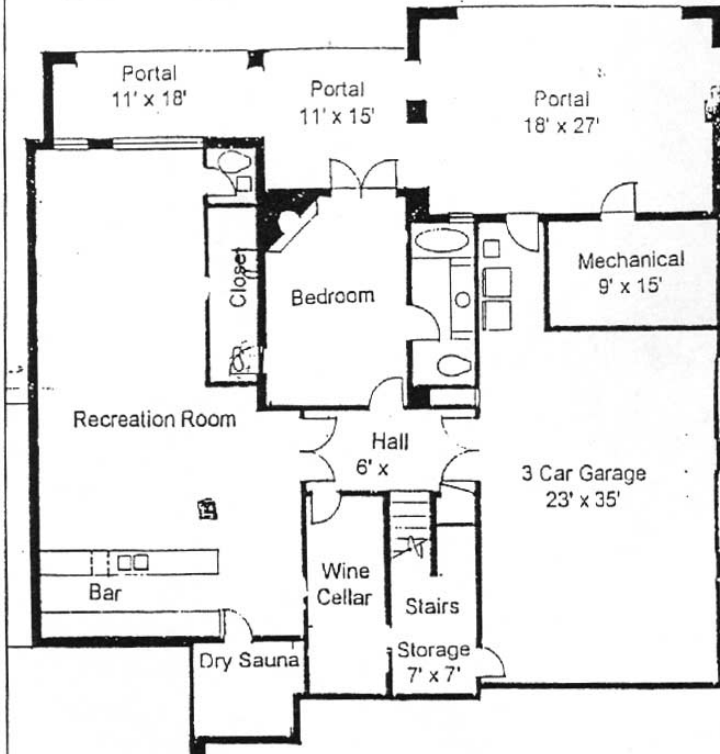

39 Camino del Valle - Santa Fe

Floor Plan

Main House-pool level

Guest House-first floor

Christopher Webster
505-954-5555 chris@chriswebster.com

Susan Feil
505-954-5540 susan@susanfeil.com

39 Camino del Valle - Santa Fe