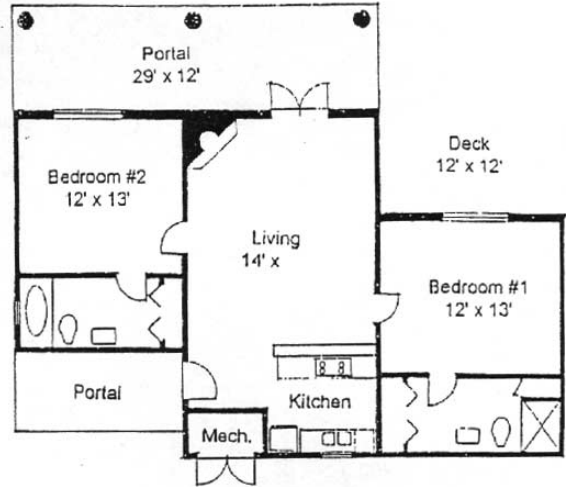

39 Camino del Valle - Santa Fe

Floor Plan

Main House-pool level

Guest House-first floor

Christopher Webster
505-954-5555 chris@chriswebster.com

Susan Feil
505-954-5540 susan@susanfeil.com

39 Camino del Valle - Santa Fe